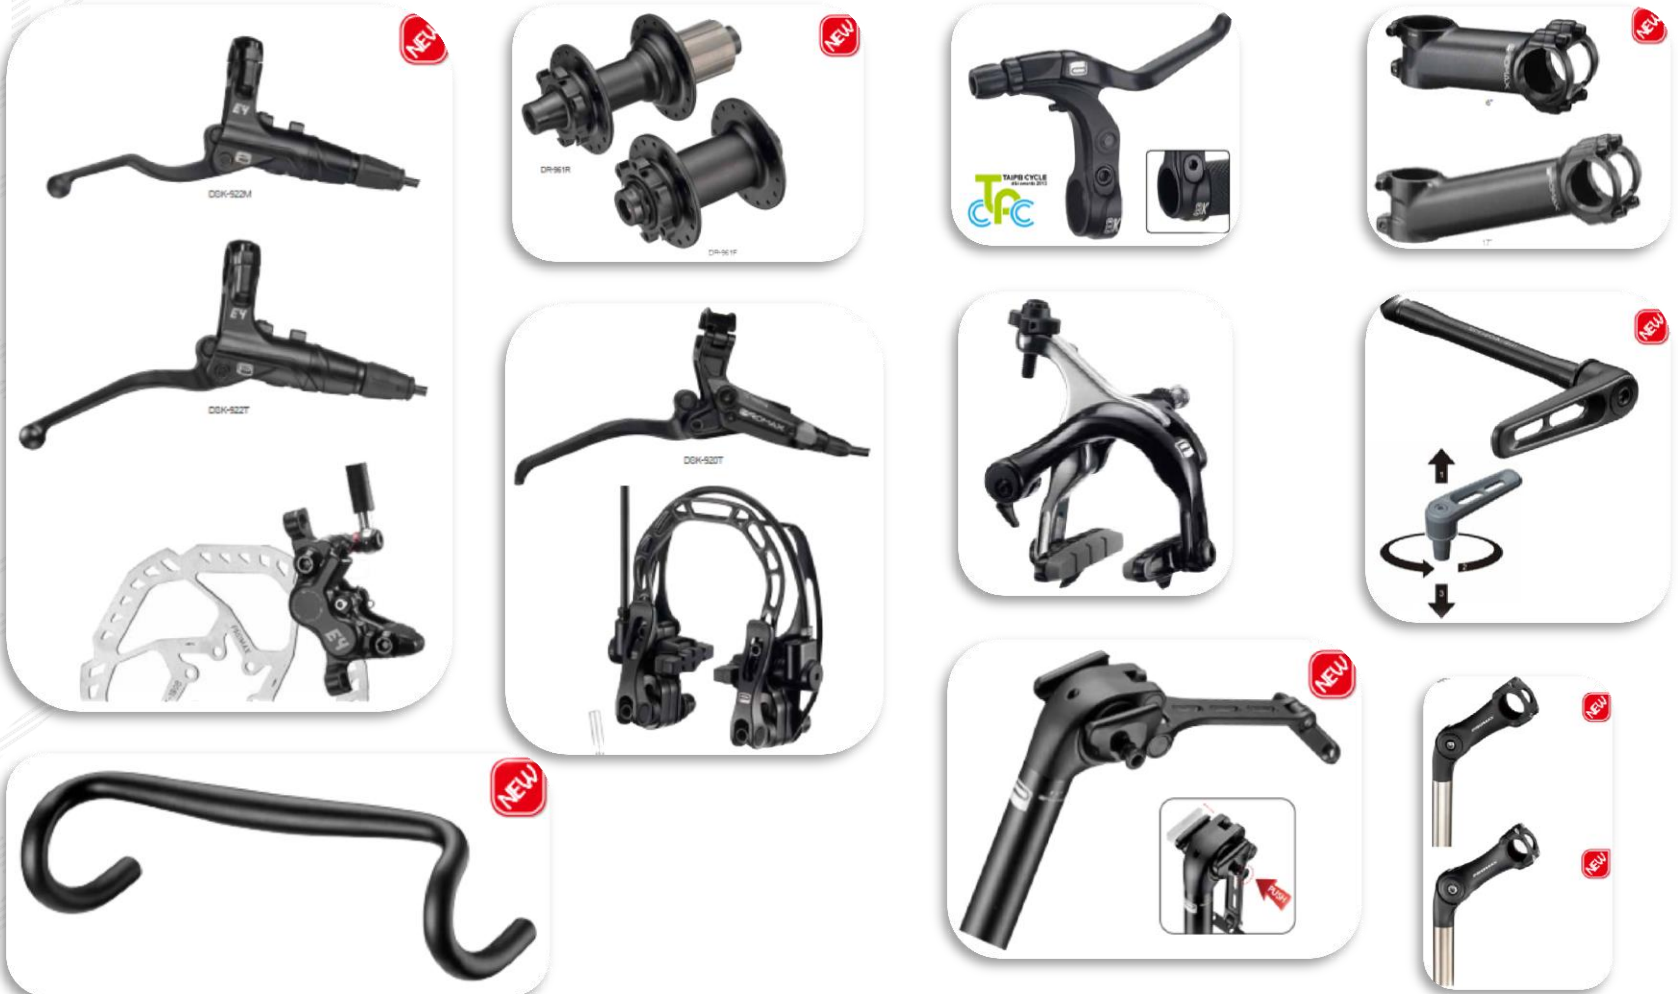

持續創新 -

EUROBIKE AWARD & TAIPEI CYCLE d&i awards

Crafty Post

Crafty Post

Award WINNER 2017
Category Bike Components
Company Leechi Enterprise Co., Ltd.

[GO TO PORTRAIT >](#)

Its adjustable height provides comfort under various riding conditions for mountain, city and E-bike. The identification system with built-in lighting and a personal design plate provides both safety and uniqueness features. A patented push mechanism is a key function to provide two adjustment speeds for improving rider safety. The modular gas spring provides an easy solution for riders to replace the old ones, ensuring constant performance of your personal post.

Outstanding in the following evaluation criteria

- Functionality
- Design

Jury Statement

This fully integrated saddle support system with light and number plate is an intelligent way of increasing the options for adjusting seat height. The Crafty Post thus offers genuine added value.

V-POINT SEAT POST

Promax V-Point Seatpost

Award WINNER 2015
Category Bike Components
Company Leechi Enterprise Co., Ltd.

[GO TO PORTRAIT >](#)

The Promax V-Point Seatpost was inspired by the company's award-winning Click V-Point brake levers, which feature the patented V-Point mounting system that allows the user to put the same lever on the right or left side of the bars. Using this mounting system as a starting point, the designers and engineers at Promax developed a first-of-its-kind seatpost with independent fore-and-aft and seat-angle adjustability, as well as a patented, super-simple rail clamping system that requires only one Allen key to operate and never has to be disassembled or removed from the post to mount a saddle. Mounting a saddle to the post is a simple process, involving one Allen key and one set of hands.